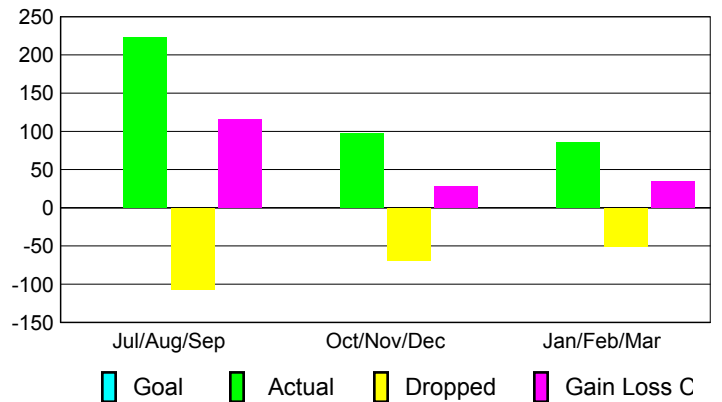

Membership Results 2009-2010

Goal, New, Dropped, Gain/Loss

Comparison of Membership Gain/Loss

Current Year Compared to the Previous Year