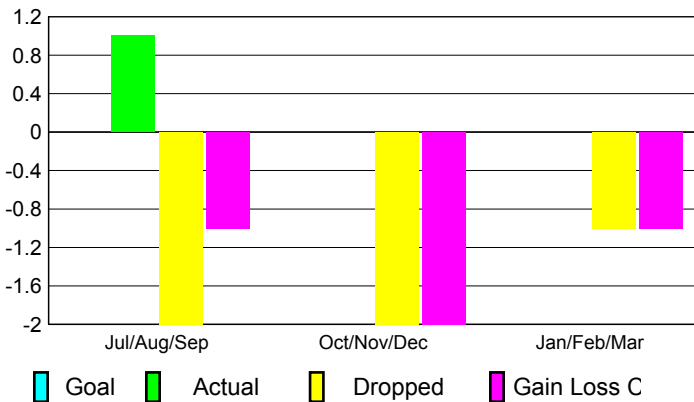

2009-2010 GMT Quarterly Report for District (or Undistricted) **District 308 B1**

GMT: **Doctor DATUK K NAGARATNA**

Location: **MALAYSIA**

GMT CA: **5**

CLUBS

Club Results 2009-2010

Clubs 2008-2009

Month	New Club	Actual New	Actual Dropped	Gain/Loss of	Gain/Loss of
	Goal	Clubs	Clubs	Clubs	Clubs
Jul/Aug/Sep	0	1	-2	-1	0
Oct/Nov/Dec	0	0	-2	-2	0
Jan/Feb/Mar	0	0	-1	-1	1
Totals	0	1	-5	-4	1

Club Results 2009-2010

Goal, New, Dropped, Gain/Loss

Comparison of Club Gain/Loss

Current Year Compared to the Previous Year

YTD Status Quo Clubs 2009-2010

Status Quo Clubs Compared to Status Quo Members

MEMBERSHIP