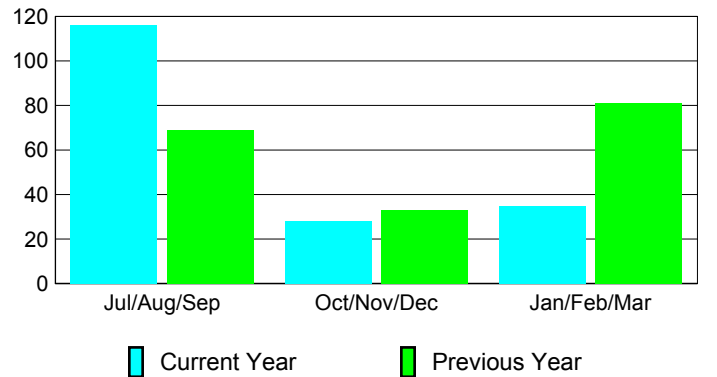

Membership Results 2009-2010

Membership 2008-2009

Month	Net Memb	Actual New	Actual Dropped	Gain/Loss of	Gain/Loss of
	Goal	Memb	Memb	Memb	Memb
Jul/Aug/Sep	0	223	-107	116	69
Oct/Nov/Dec	0	97	-69	28	33
Jan/Feb/Mar	0	86	-51	35	81
Totals	0	406	-227	179	183

Membership Results 2009-2010

Goal, New, Dropped, Gain/Loss

Comparison of Membership Gain/Loss

Current Year Compared to the Previous Year

Gender Comparison 2009-2010

Jul/Aug/Sep

Oct/Nov/Dec

Jan/Feb/Mar