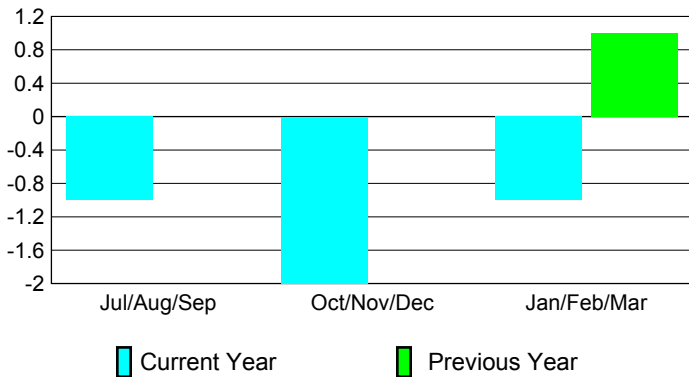

Club Results 2009-2010

Goal, New, Dropped, Gain/Loss

Comparison of Club Gain/Loss

Current Year Compared to the Previous Year

YTD Status Quo Clubs 2009-2010

Status Quo Clubs Compared to Status Quo Members

MEMBERSHIP